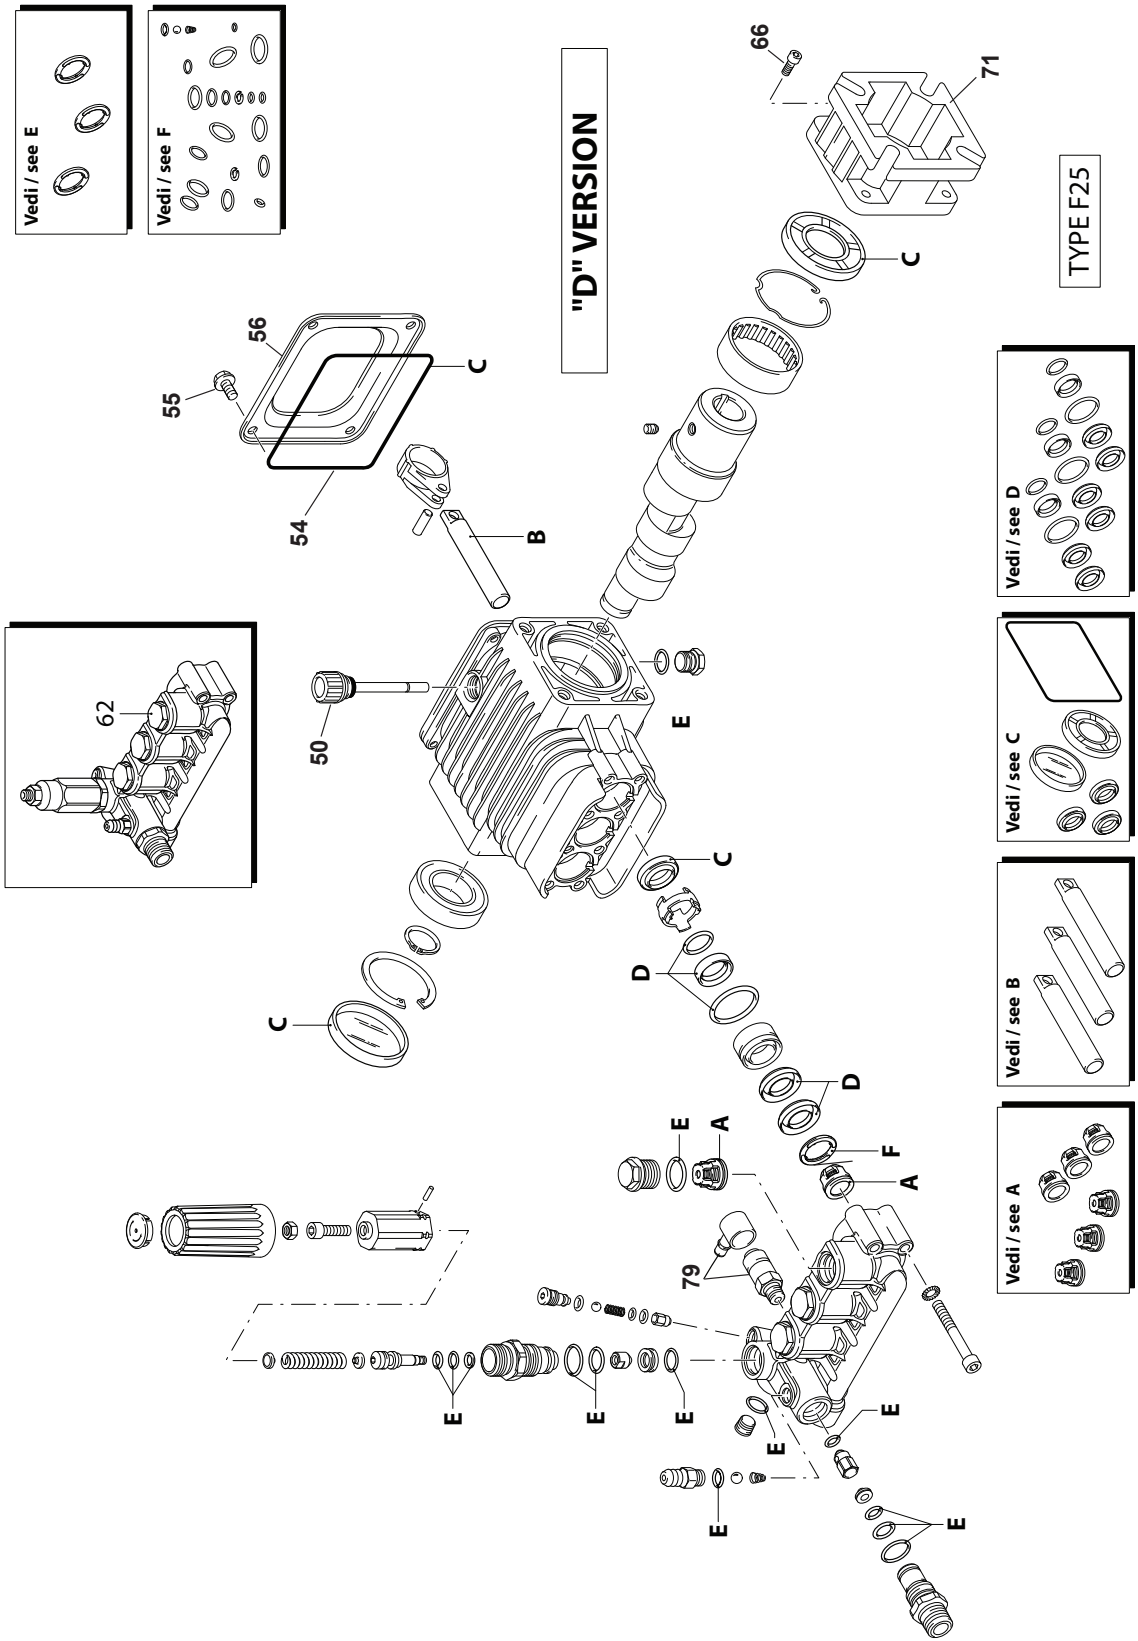

Power Washer Parts Manual

ITEM	PART NO.	QTY.	DESCRIPTION
50	0H95660120	1	OIL CAP
54	0H95660121	1	GASKET
55	0H95660122	4	SCREW
56	0H95660123	1	REAR COVER
62	0K990201010	1	PUMP HEAD ASSEMBLY
66	0H95660125	4	SCREW
71	0J01720110	1	GAS ENGINE FLANGE
79	0H9570	1	THERMIC VALVE
KIT NUMBERS			
KIT A	0J04800118	1	VALVES
KIT B	0H95660111	1	PISTONS
KIT C	0k99020111	1	OIL SEALS
KIT D	0H95660113	1	WATER SEALS
KIT E	0H95660114	1	O-RINGS
KIT F	0H95660115	1	SUPPORT RINGS